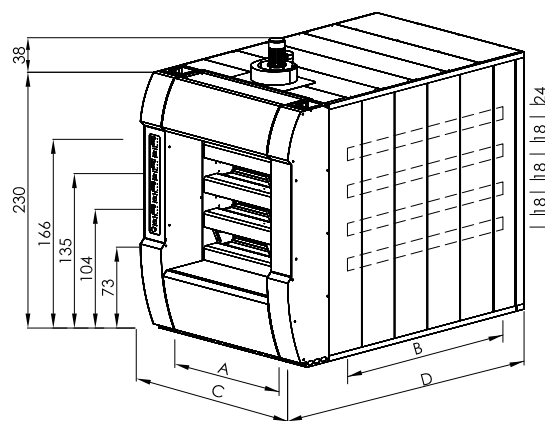

PREMIUM - LFE - 4C

LOGIUDICE
PART OF TP FOOD GROUP